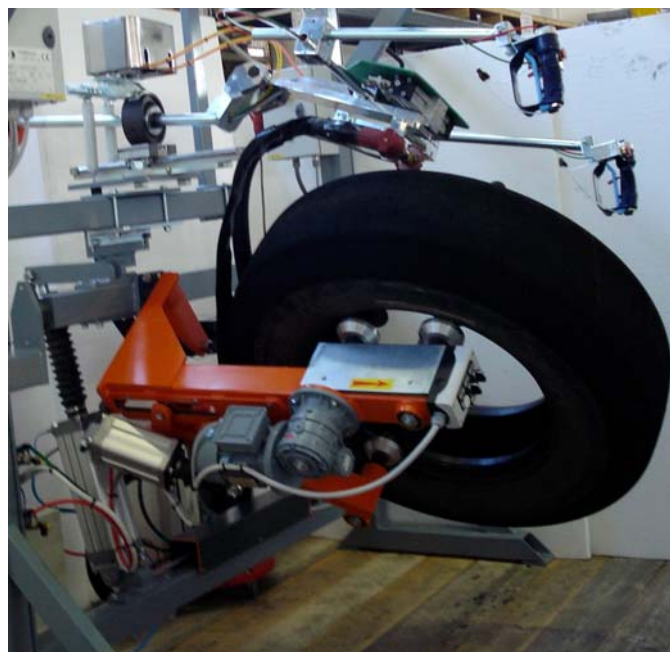

SKIIVER

complete with tilting rotator

*Tyre casing can be tilted
more than 30° both sides*

matteuzzi srl

macchine per pneumatici e per i processi di ricostruzione
equipment for the tyre and retreading industries