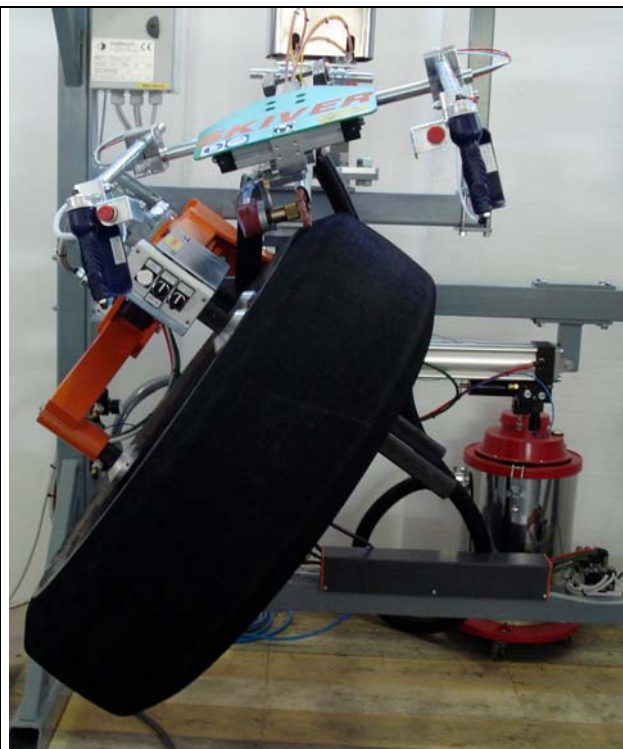

SKIIVER

complete with tilting rotator

*Tyre casing can be tilted
more than 30° both sides*

matteuzzi srl

macchine per pneumatici e per i processi di ricostruzione
equipment for the tyre and retreading industries