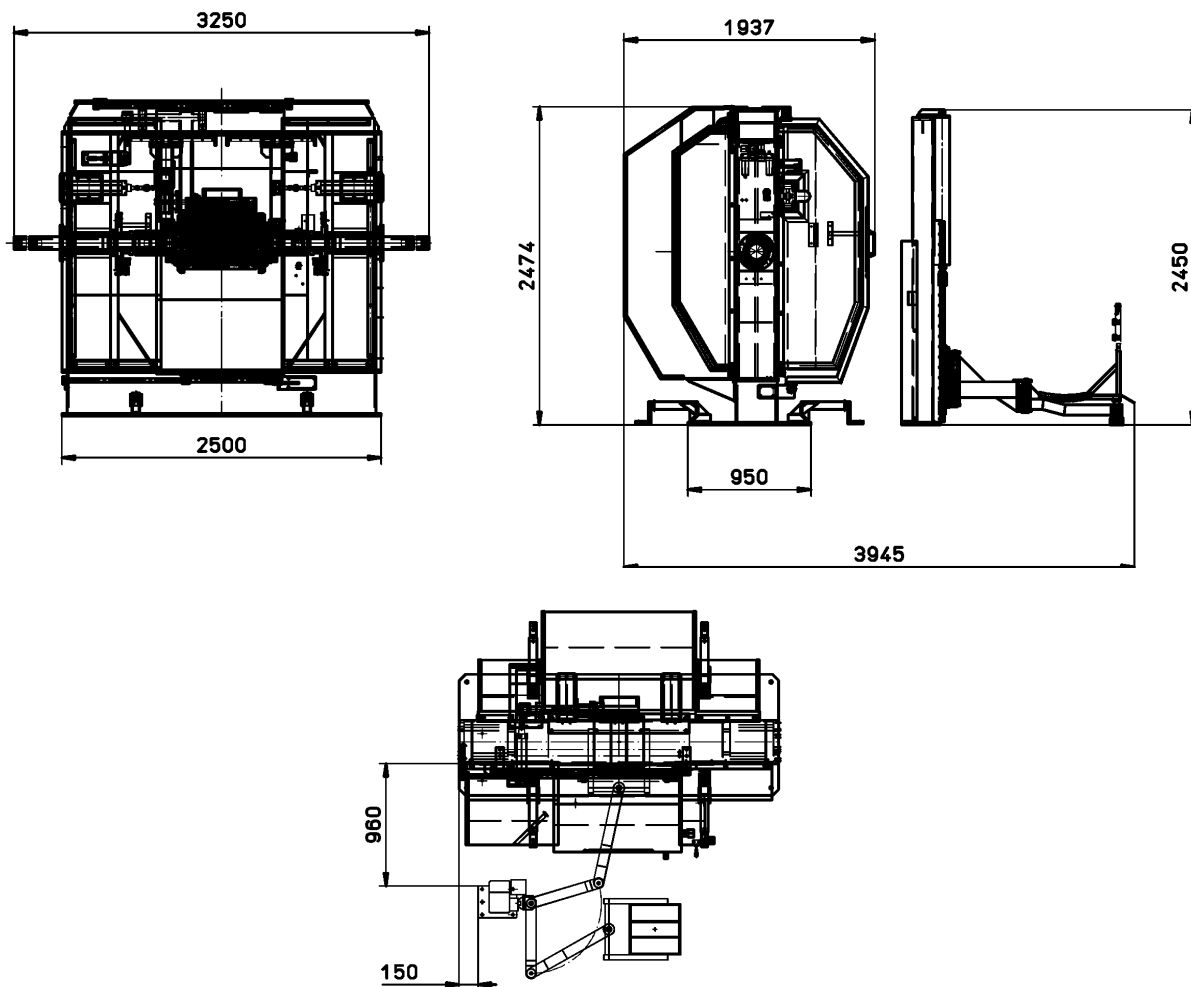

G100 - XL

INFLATION TESTING MACHINE FOR TRUCK TYRES COMPLETE WITH BOOTH and tyre lifter

dimensioni della macchina in servizio

dimensions of the machine in service

Macchina adatta per pneumatici autocarro con le seguenti dimensioni:
Machine suitable for truck tyres having the following sizes:

sezione max.	max. section	600 mm.
diametro esterno Min./ max.	min./max. outer diameter	700 mm. to 1500 mm.
potenza totale installata	total installed power	2.0 kW (3.0 HP)
pressione di gonfiaggio max.	max tyre inflation pressure.	10 bar
peso netto	net weight	5700 kg (approx.)